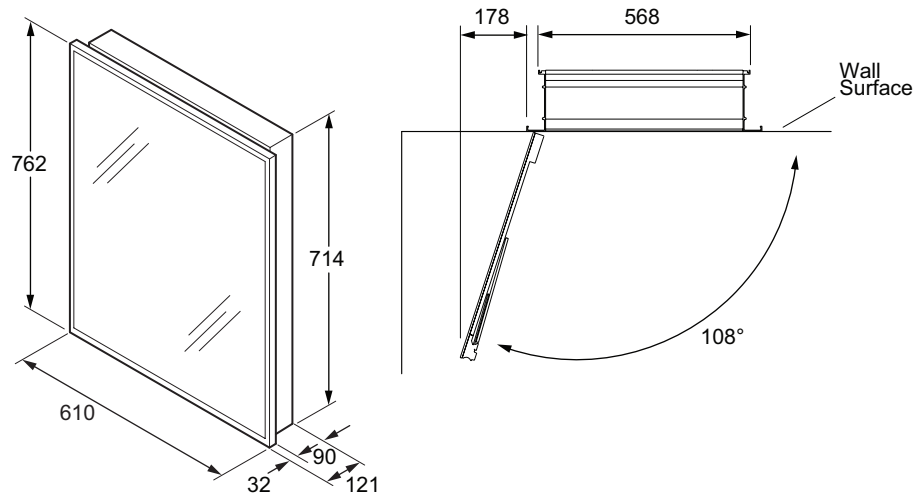

Dimensions (mm)

Kohler UK

Sales and Technical:

+44 (0) 844 571 0048 (Calls cost 7p per minute plus your phone company's access charge)

info@kohler.co.uk

www.KOHLER.co.uk

THE BOLD LOOK
OF **KOHLER**®